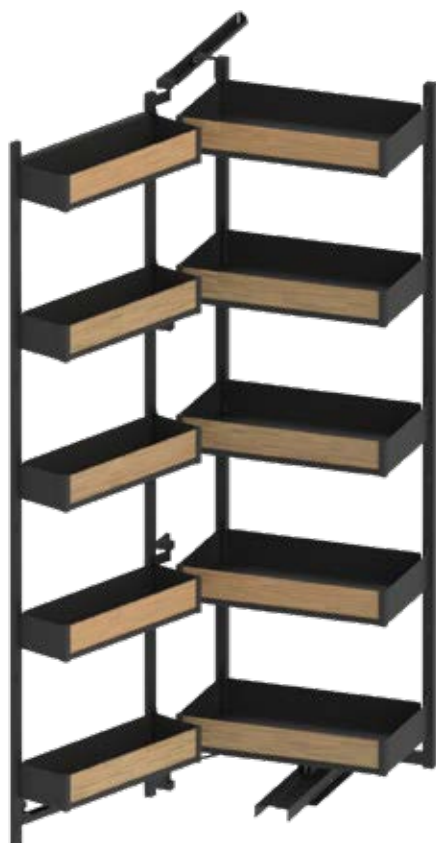

CARGO MAXI SPACE DUO

- 1 universal construction, model right-left
- max. load capacity of the whole system: 75 kg (10 kg na kosz, per basket, 5 kg for the basket hanging on front)
- 2 possibility of height adjustment of hanging baskets improves flexibility of product use
- 3 when the front is opened, the automatic extension of the baskets guarantees easy access to the stored items
- 4 each PURO shelf has equipped with anti-slip mat
- roller runner with partial extension
- three baskets type for choosing