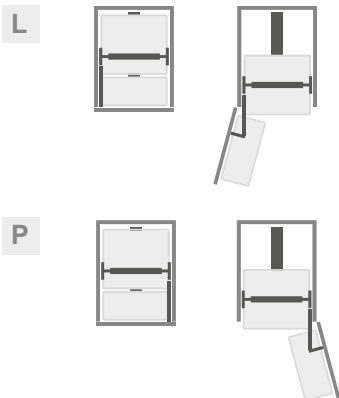

Additional information

Extension scheme:

Installation information p. 15

Tags:

L **P** side of installation to the front cabinet

* the set doesn't include hinges

FINISHING CODE: 001 CHROME C74 BLACK MAT/OAK C75 WHITE MAT/TRANSPARENT 924 GRAPHITE