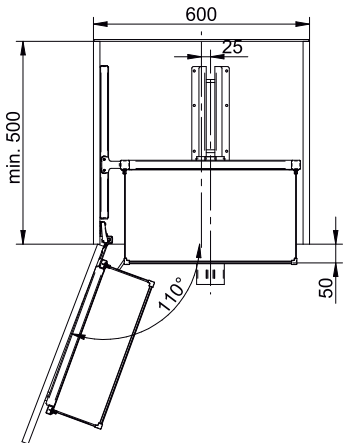

**Construction dimensions**

Extension scheme:

Technical information  
**Cargo Maxi Space Duo**

**Construction dimensions**

Extension scheme:

Mounting height of the hinge to the guide center

**HEADQUATER:**

REJS LLC, 87-500 Rypin, Mlawska Str. 61, Poland  
Export Department: +48 54 234 09 73, www.rejs.eu