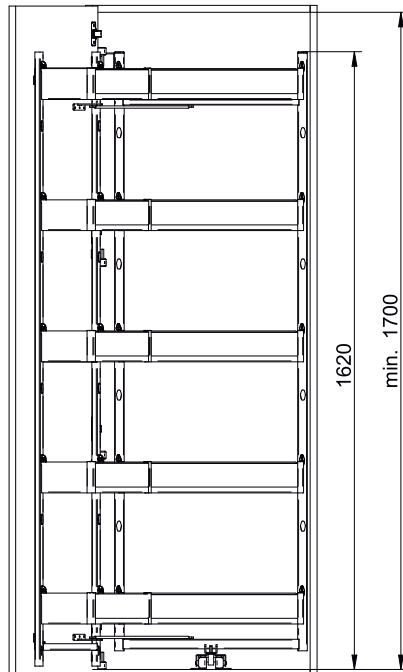

**Construction dimensions**

Extension scheme:

Technical information  
**Cargo Maxi Space Duo**

**Construction dimensions**

Extension scheme:

Mounting height of the hinge to the guide center

**HEADQUATER:**

REJS LLC, 87-500 Rypin, Mlawska Str. 61, Poland  
Export Department: +48 54 234 09 73, www.rejs.eu