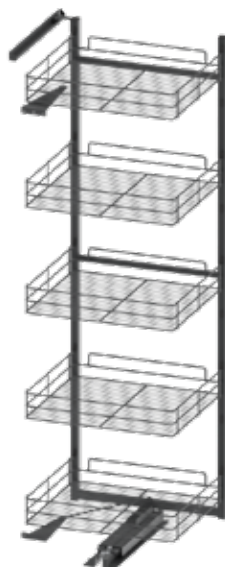

CLASSIC

.....● classic design

.....● wire baskets

.....● two color solutions