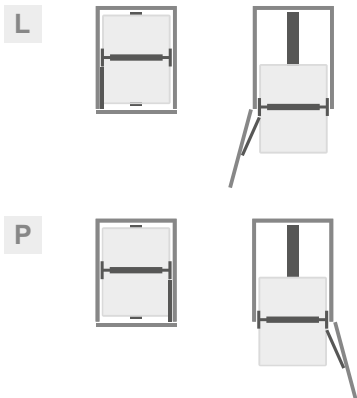

Additional information

Extension scheme:

Installation information p. 14

Tags:

L **P** side of installation to the front cabinet

* the set doesn't include hinges

FINISHING CODE: 001 CHROME C74 BLACK MAT/OAK C75 WHITE MAT/TRANSPARENT 924 GRAPHITE