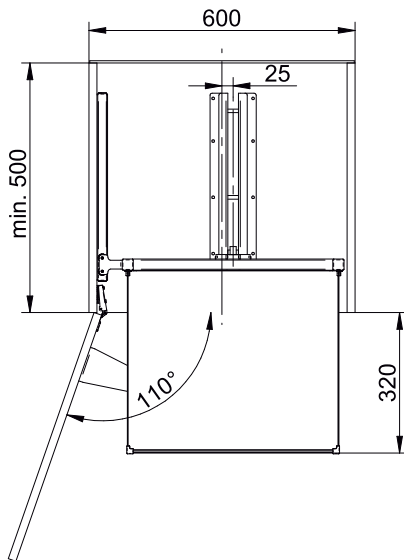

**Construction dimensions**

Extension scheme:

Technical information  
**Cargo Maxi Space Duo**

**Construction dimensions**

Extension scheme:

Mounting height of the hinge to the guide center

**HEADQUATER:**

REJS LLC, 87-500 Rypin, Mlawska Str. 61, Poland  
Export Department: +48 54 234 09 73, www.rejs.eu