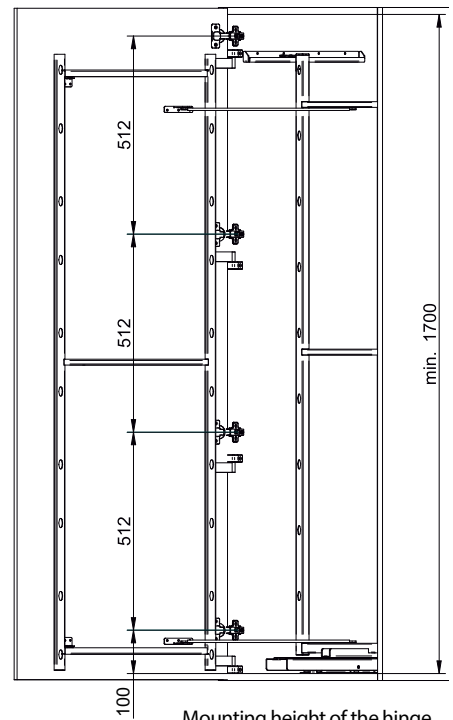

**Construction dimensions**

Extension scheme:

Technical information  
**Cargo Maxi Space Duo**

**Construction dimensions**

Extension scheme:

Mounting height of the hinge to the guide center

**HEADQUATER:**

REJS LLC, 87-500 Rypin, Mlawska Str. 61, Poland  
Export Department: +48 54 234 09 73, www.rejs.eu