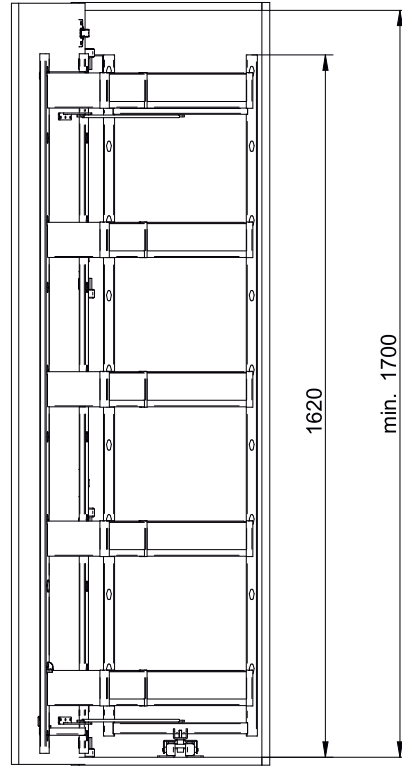

**Construction dimensions**

Extension scheme:

Technical information  
**Cargo Maxi Space Duo**

**Construction dimensions**

Extension scheme:

Mounting height of the hinge to the guide center

**HEADQUATER:**

REJS LLC, 87-500 Rypin, Mlawska Str. 61, Poland  
Export Department: +48 54 234 09 73, www.rejs.eu