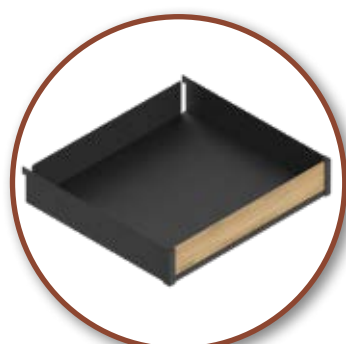

CARGO MAXI SPACE DUO

- 1 universal construction, model right-left
- max. load capacity of the whole system: 75 kg (10 kg na kosz, per basket, 5 kg for the basket hanging on front)
- 2 possibility of height adjustment of hanging baskets improves flexibility of product use
- 3 when the front is opened, the automatic extension of the baskets guarantees easy access to the stored items
- 4 each PURO shelf has equipped with anti-slip mat
- roller runner with partial extension
- three baskets type for choosing