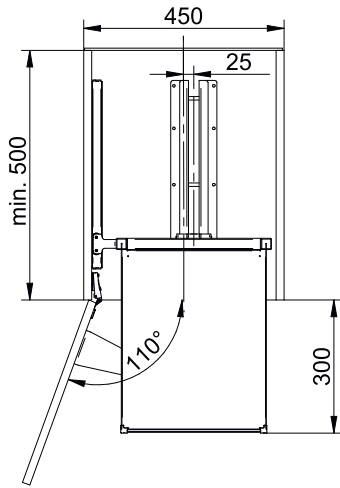

**Construction dimensions**

Extension scheme:

Technical information  
**Cargo Maxi Space Duo**

**Construction dimensions**

Extension scheme:

Mounting height of the hinge to the guide center

**HEADQUATER:**

REJS LLC, 87-500 Rypin, Mlawska Str. 61, Poland  
Export Department: +48 54 234 09 73, www.rejs.eu