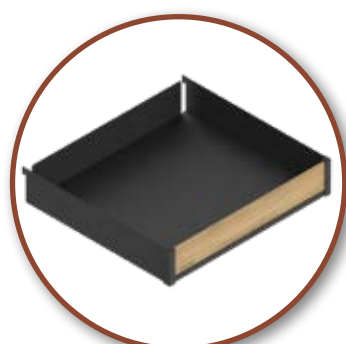

CARGO MAXI SPACE

- 1 universal construction, model right - left
- maximum load of the whole system: 70 kg (14 kg per single basket)
- 2 possibility of height adjustment of hanging baskets improves flexibility of product use
- 3 when the front is opened, the automatic extension of the baskets guarantees easy access to the stored items
- 4 each PURO shelf has equipped with anti-slip mat
- roller runner with partial extension
- three baskets type for choosing