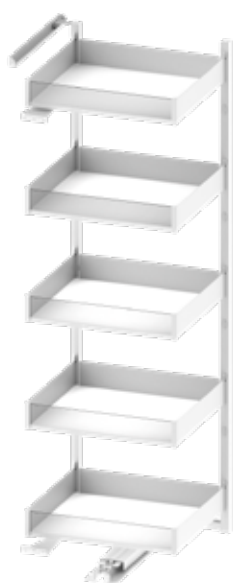

# CARGO MAXI SPACE DUO

Cargo Maxi Space Duo is an innovative solution for organising the storage area. **The system is similar to a refrigerator with shelves located both inside the cabinet and on the front inside.** This guarantees easier organisation and access to the items stored in. The internal baskets also move to the front when the door is opened. The hanging height of the shelves can be adjusted to The height of the shelves can be suit according your needs and the size of your items.

The product is available in four color versions: **black basket with wooden front decor element, white with glass, and a classic version with wire baskets in graphite or chrome.** The universal construction allows it to be fitted in both left and right-hand cabinets, and by mounting two systems side by side that open to both sides, a very space-saving larder is created, where all stored items are within easy reach. **The stable construction, timeless colours, capacity and functionality** makes the Cargo Maxi Space Duo suitable for any interior, not only in the kitchen, but also in the service room, pantry, laundry room or wardrobe.

# CARGO MAXI SPACE DUO

- 1 universal construction, model right-left
- max. load capacity of the whole system: 75 kg (10 kg na kosz, per basket, 5 kg for the basket hanging on front)
- 2 possibility of height adjustment of hanging baskets improves flexibility of product use
- 3 when the front is opened, the automatic extension of the baskets guarantees easy access to the stored items
- 4 each PURO shelf has equipped with anti-slip mat
- roller runner with partial extension
- three baskets type for choosing

# PURO

- .....• modern design
- .....• each shelf has equipped with anti-slip mat
- .....• baskets made by metal sheet with glass or wooden front decor
- .....• two colour solutions

white/glass

black/oak