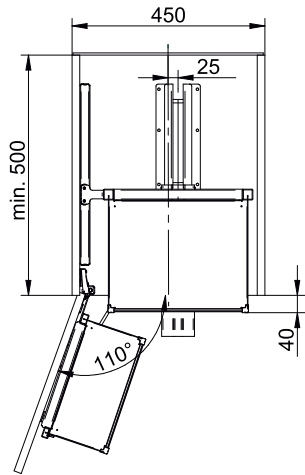

**Construction dimensions**

Extension scheme:

Technical information  
**Cargo Maxi Space Duo**

**Construction dimensions**

Extension scheme:

Mounting height of the hinge to the guide center

**HEADQUATER:**

REJS LLC, 87-500 Rypin, Mlawska Str. 61, Poland  
Export Department: +48 54 234 09 73, www.rejs.eu