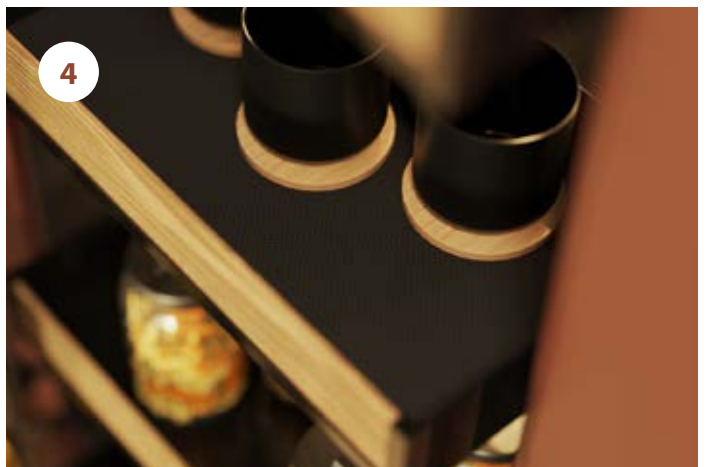

# CARGO MAXI SPACE DUO

- 1 universal construction, model right-left
- max. load capacity of the whole system: 75 kg (10 kg na kosz, per basket, 5 kg for the basket hanging on front)
- 2 possibility of height adjustment of hanging baskets improves flexibility of product use
- 3 when the front is opened, the automatic extension of the baskets guarantees easy access to the stored items
- 4 each PURO shelf has equipped with anti-slip mat
- roller runner with partial extension
- three baskets type for choosing