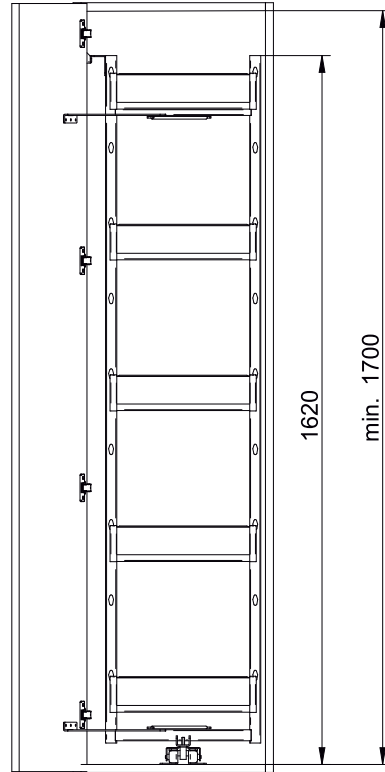

**Construction dimensions**

Extension scheme:

Technical information  
**Cargo Maxi Space Duo**

**Construction dimensions**

Extension scheme:

Mounting height of the hinge to the guide center

**HEADQUATER:**

REJS LLC, 87-500 Rypin, Mlawska Str. 61, Poland  
Export Department: +48 54 234 09 73, www.rejs.eu