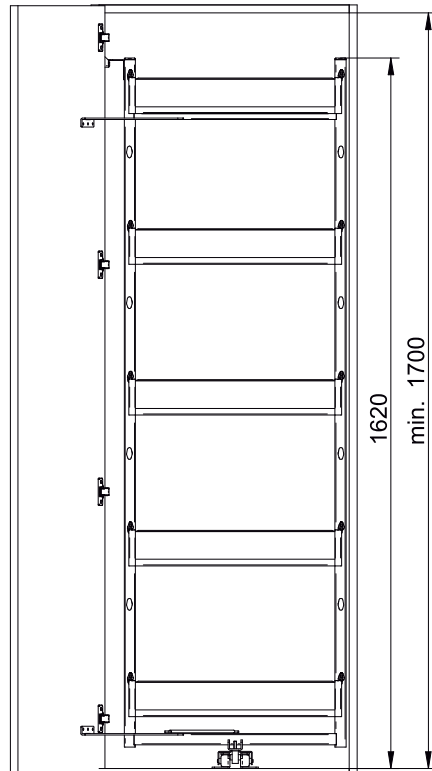

**Construction dimensions**

Extension scheme:

Technical information  
**Cargo Maxi Space Duo**

**Construction dimensions**

Extension scheme:

Mounting height of the hinge to the guide center

**HEADQUATER:**

REJS LLC, 87-500 Rypin, Mlawska Str. 61, Poland  
Export Department: +48 54 234 09 73, www.rejs.eu