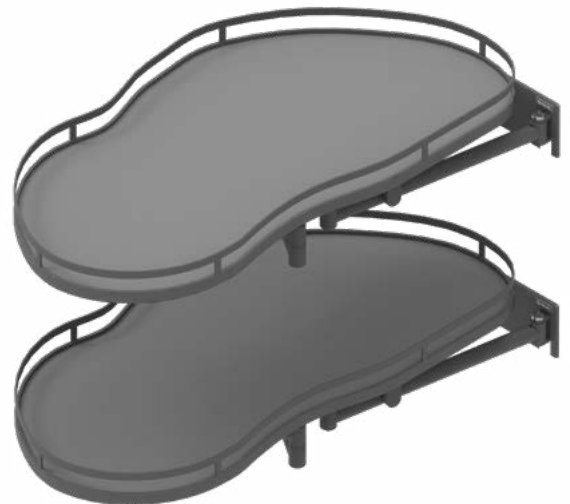

CORNER OPTIMA ERGO

New version of corner cabinet system

NOVELTY!

CORNER OPTIMA ERGO

chrome/white

graphit/graphit

CORNER OPTIMA

-● **simple** design
-● **wire** railing
-● **shelf covered with furniture edge banding**
-● smooth shelves **without non-slip mats**
-● **soft-close** mechanism
-● two colour solutions

chrome/white

chrome/graphite

NOVELTY
CORNER OPTIMA ERGO

- modern design** ●.....
- metal flat railing** ●.....
- shelf embedded in metal flat railing** ●.....
- shelves with anti-slip mats** ●.....
- soft-close mechanism** ●.....
- two colour solutions** ●.....

chrome/white

graphit/graphit

Information how to order
Corner Optima Ergo

Base components

Shelves+arms 800-1000

width	fixing side	item code	colour code
800	L	WE36.0001.43	374, ID4
800	P	WE36.0002.43	374, ID4
900	L	WE36.0003.43	374, ID4
900	P	WE36.0004.43	374, ID4
1000	L	WE36.0005.43	374, ID4
1000	P	WE36.0006.43	374, ID4