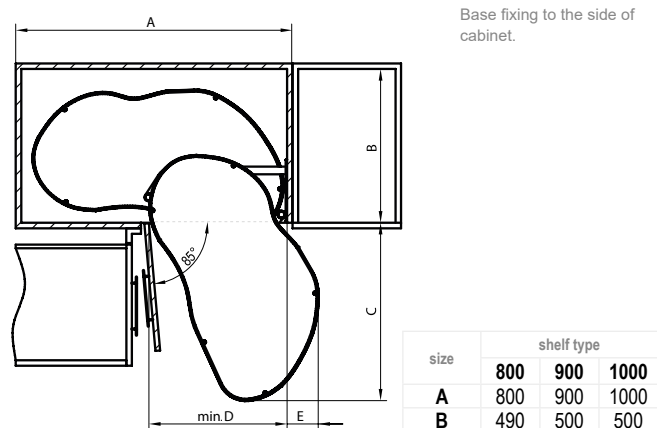

chrome/white

graphit/graphit

Information how to order
Corner Optima Ergo

Base components

Shelves+arms 800-1000

width	fixing side	item code	colour code
800	L	WE36.0001.43	374, ID4
800	P	WE36.0002.43	374, ID4
900	L	WE36.0003.43	374, ID4
900	P	WE36.0004.43	374, ID4
1000	L	WE36.0005.43	374, ID4
1000	P	WE36.0006.43	374, ID4

Technical information

Corner Optima Ergo

Technical data and installation method

With reinforcement bar for standard hinge

Corner Optima 800 / 900

Without bar for parallel hinge

Corner Optima 800 / 900

Corner Optima 1000

Corner Optima 1000

Extension diagram:

HEADQUATER:
REJS LLC, 87-500 Rypin, Mławska Str. 61, Poland
Export Department: +48 54 234 09 73, www.rejs.eu