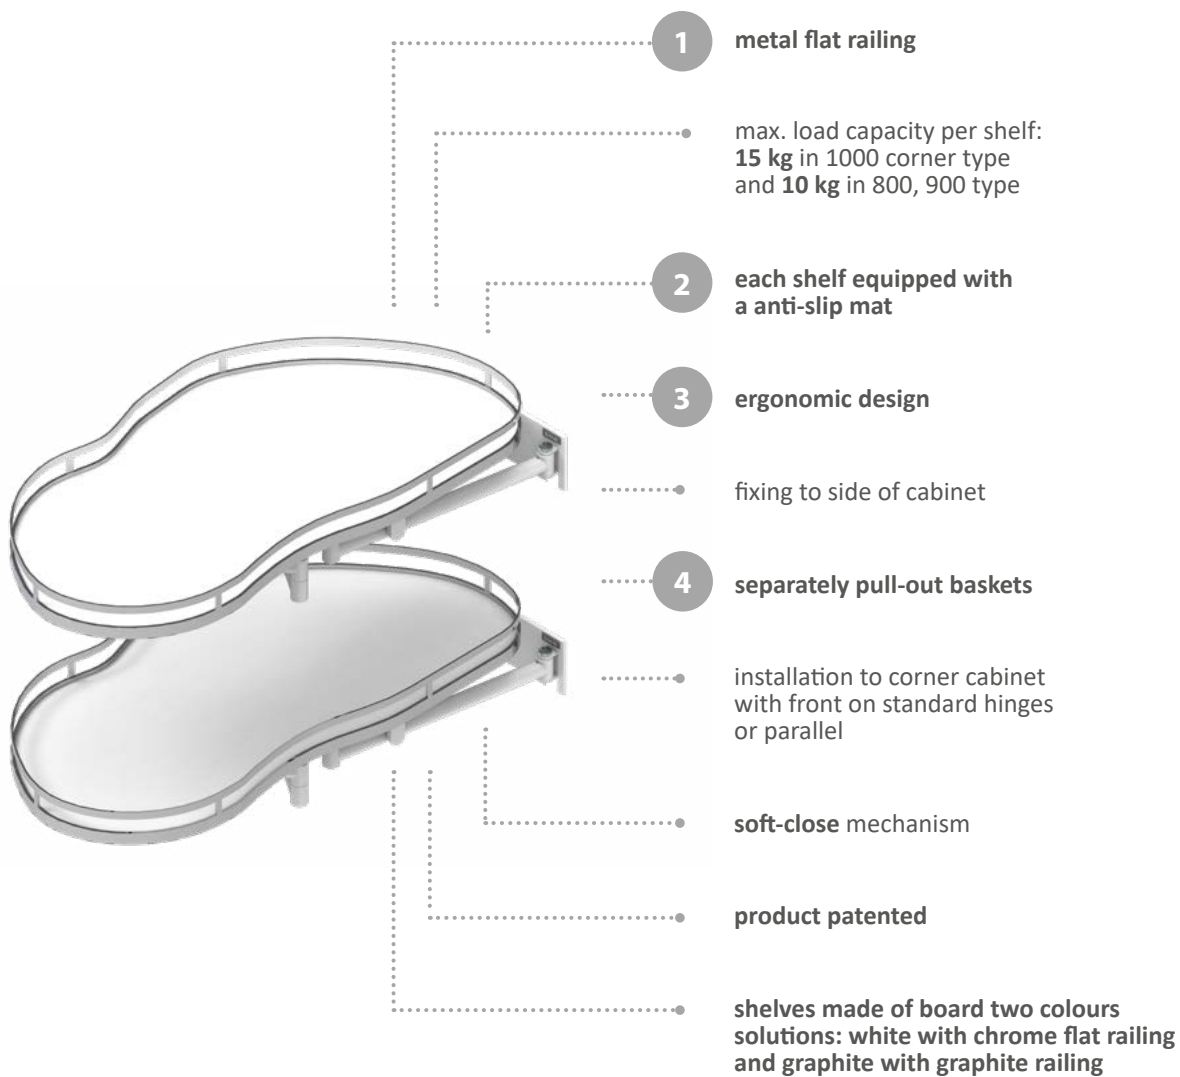

CORNER OPTIMA ERGO

New version of corner cabinet system

NOVELTY!

CORNER OPTIMA ERGO

chrome/white

graphit/graphit

CORNER OPTIMA

-● **simple** design
-● **wire** railing
-● **shelf covered with furniture edge banding**
-● smooth shelves **without non-slip mats**
-● **soft-close** mechanism
-● two colour solutions

chrome/white

chrome/graphite

NOVELTY
CORNER OPTIMA ERGO

- modern design** ●.....
- metal flat railing** ●.....
- shelf embedded in metal flat railing** ●.....
- shelves with anti-slip mats** ●.....
- soft-close mechanism** ●.....
- two colour solutions** ●.....

chrome/white

graphit/graphit

Information how to order
Corner Optima Ergo

Base components

Shelves+arms 800-1000

width	fixing side	item code	colour code
800	L	WE36.0001.43	374, ID4
800	P	WE36.0002.43	374, ID4
900	L	WE36.0003.43	374, ID4
900	P	WE36.0004.43	374, ID4
1000	L	WE36.0005.43	374, ID4
1000	P	WE36.0006.43	374, ID4