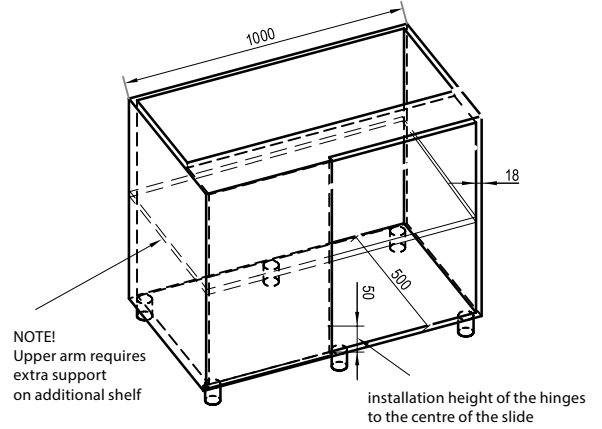

Corner Optima 1000