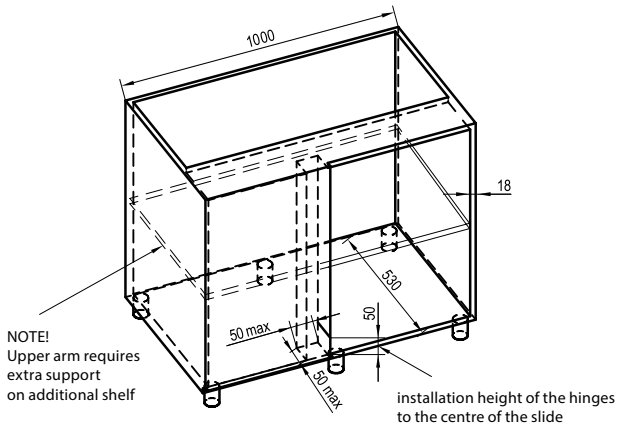

chrome/white

graphit/graphit

Information how to order
Corner Optima Ergo

Base components

Shelves+arms 800-1000

width	fixing side	item code	colour code
800	L	WE36.0001.43	374, ID4
800	P	WE36.0002.43	374, ID4
900	L	WE36.0003.43	374, ID4
900	P	WE36.0004.43	374, ID4
1000	L	WE36.0005.43	374, ID4
1000	P	WE36.0006.43	374, ID4

Technical information

Corner Optima Ergo

Technical data and installation method

With reinforcement bar for standard hinge

Corner Optima 800 / 900

Without bar for parallel hinge

Corner Optima 800 / 900

Corner Optima 1000