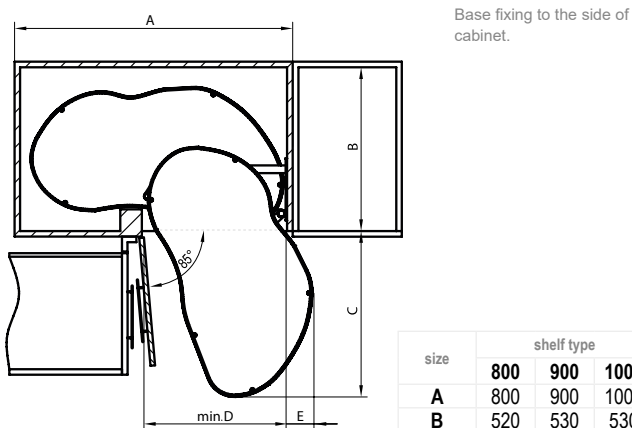

chrome/white

graphit/graphit

Information how to order
Corner Optima Ergo

Base components

Shelves+arms 800-1000

width	fixing side	item code	colour code
800	L	WE36.0001.43	374, ID4
800	P	WE36.0002.43	374, ID4
900	L	WE36.0003.43	374, ID4
900	P	WE36.0004.43	374, ID4
1000	L	WE36.0005.43	374, ID4
1000	P	WE36.0006.43	374, ID4

Technical information

Corner Optima Ergo

Technical data and installation method

With reinforcement bar for standard hinge

Corner Optima 800 / 900

Without bar for parallel hinge

Corner Optima 800 / 900

Corner Optima 1000

Corner Optima 1000

Extension diagram:

HEADQUATER:
REJS LLC, 87-500 Rypin, Mławska Str. 61, Poland
Export Department: +48 54 234 09 73, www.rejs.eu