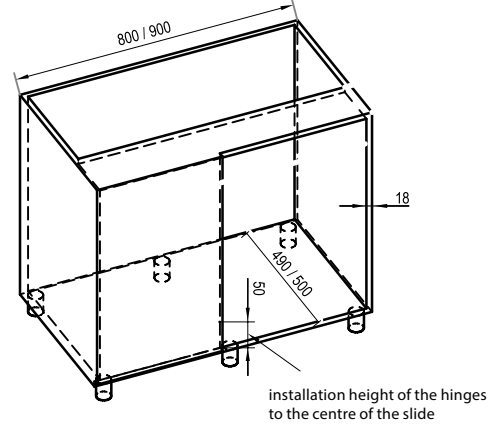

chrome/white

graphit/graphit

Information how to order
Corner Optima Ergo

Base components

Shelves+arms 800-1000

width	fixing side	item code	colour code
800	L	WE36.0001.43	374, ID4
800	P	WE36.0002.43	374, ID4
900	L	WE36.0003.43	374, ID4
900	P	WE36.0004.43	374, ID4
1000	L	WE36.0005.43	374, ID4
1000	P	WE36.0006.43	374, ID4

Technical information

Corner Optima Ergo

Technical data and installation method

With reinforcement bar for standard hinge

Corner Optima 800 / 900

Without bar for parallel hinge

Corner Optima 800 / 900

Corner Optima 1000