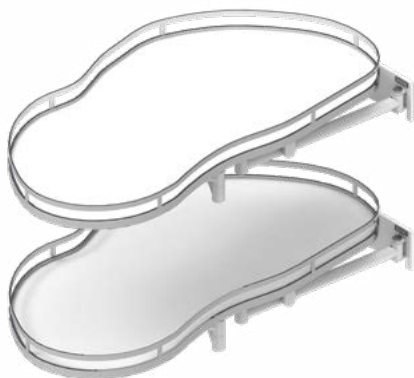

CORNER OPTIMA ERGO

New version of corner cabinet system

NOVELTY!

CORNER OPTIMA ERGO

chrome/white

graphit/graphit

CORNER OPTIMA

-● **simple** design
-● **wire** railing
-● **shelf covered with furniture edge banding**
-● smooth shelves **without non-slip mats**
-● **soft-close** mechanism
-● two colour solutions

chrome/white

chrome/graphite

NOVELTY
CORNER OPTIMA ERGO

- modern design** ●.....
- metal flat railing** ●.....
- shelf embedded in metal flat railing** ●.....
- shelves with anti-slip mats** ●.....
- soft-close mechanism** ●.....
- two colour solutions** ●.....

chrome/white

graphit/graphit

Information how to order
Corner Optima Ergo

Base components

Shelves+arms 800-1000

width	fixing side	item code	colour code
800	L	WE36.0001.43	374, ID4
800	P	WE36.0002.43	374, ID4
900	L	WE36.0003.43	374, ID4
900	P	WE36.0004.43	374, ID4
1000	L	WE36.0005.43	374, ID4
1000	P	WE36.0006.43	374, ID4

Technical information

Corner Optima Ergo

Technical data and installation method

With reinforcement bar for standard hinge

Corner Optima 800 / 900

Without bar for parallel hinge

Corner Optima 800 / 900

Corner Optima 1000