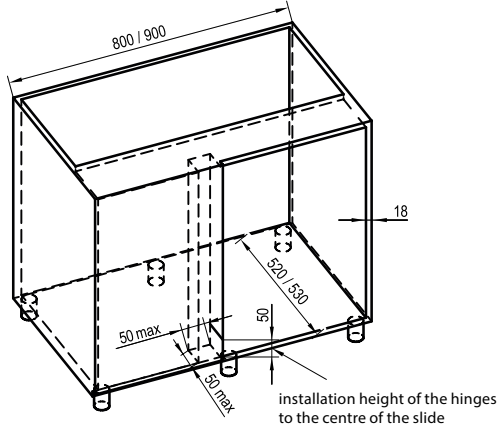

chrome/white

graphit/graphit

Information how to order
Corner Optima Ergo

Base components

Shelves+arms 800-1000

width	fixing side	item code	colour code
800	L	WE36.0001.43	374, ID4
800	P	WE36.0002.43	374, ID4
900	L	WE36.0003.43	374, ID4
900	P	WE36.0004.43	374, ID4
1000	L	WE36.0005.43	374, ID4
1000	P	WE36.0006.43	374, ID4

Technical information

Corner Optima Ergo

Technical data and installation method

With reinforcement bar for standard hinge

Corner Optima 800 / 900

Without bar for parallel hinge

Corner Optima 800 / 900

Corner Optima 1000